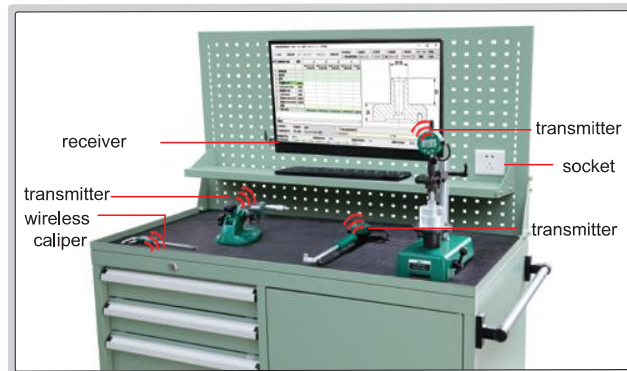

7901-10A

Code	L×W×H (without caster)
7901-10A	1103×580×1502mm

## MOBILE WORKBENCH

Appliance

■ Tabletop can support 50kg