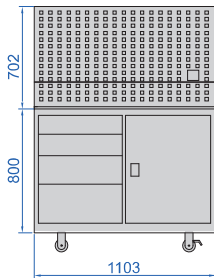

7901-10A

Code	L×W×H (without caster)
7901-10A	1103×580×1502mm

## MOBILE WORKBENCH

Appliance

■ Tabletop can support 50kg